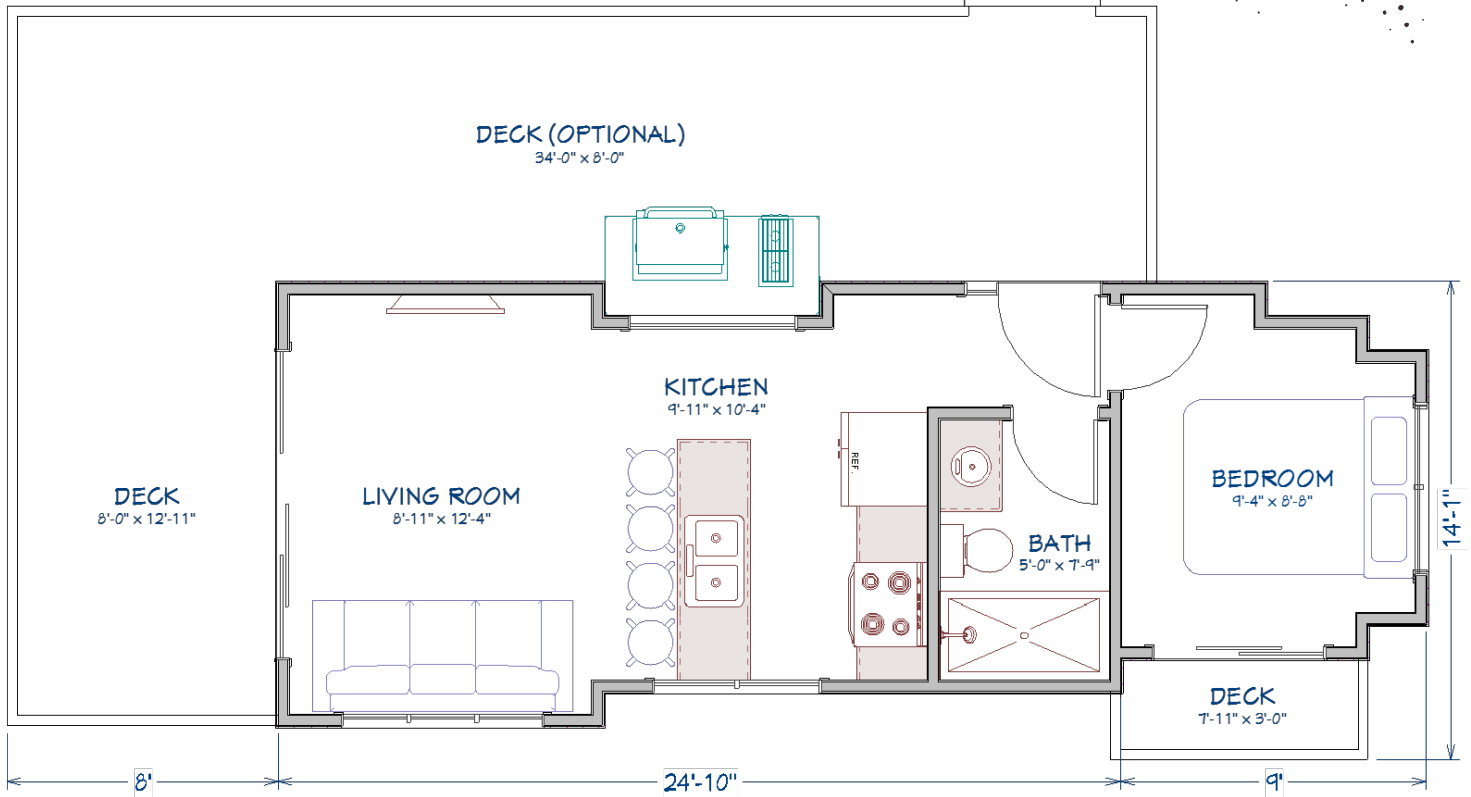

Valley Forge Floor Plan

Main Floor

3834 E. Puetz Road | Oak Creek, Wisconsin 53154

T: 414.762.0950 | F: 414.762.0955

sales@utopian-villas.com | www.utopian-villas.com